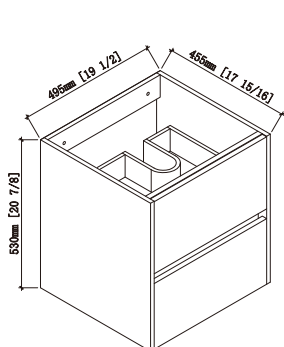

BLOSSOM®

luxury made simple

V8016-20