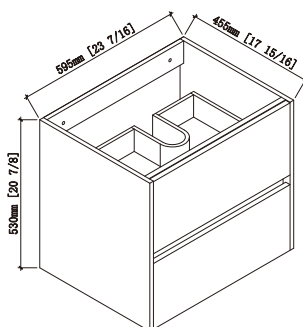

BLOSSOM®

luxury made simple

V8016-20

V8016-36

V8016-48S

V8016-48D

[VALENCIA] Series Vanities

Specification & Installation Guide