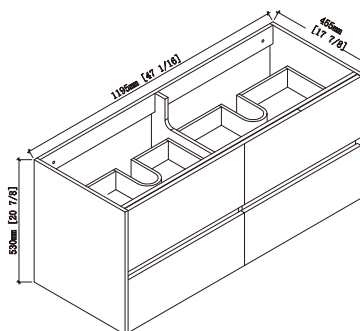

# BLOSSOM®

luxury made simple

V8016-20

V8016-24

V8016-30

V8016-36

V8016-48S

V8016-48D

## Package Dimension

<b>20"</b>	22 7/16" x 20 55/64" x 23 13/16"
<b>24"</b>	26 3/8" x 20 55/64"x 23 13/16"
<b>30"</b>	32 9/32" x 20 55/64" x 23 13/16"
<b>36"</b>	38 3/16" x 20 55/64" x 23 13/16"
<b>48"S</b>	50" x 20 55/64" x 23 13/16"
<b>48"D</b>	50" x 20 55/64" x 23 13/16"

**48"S** 47-1/16" X 17-15/16" X 20-7/8"

**48"D** 47-1/16" X 17-15/16" X 20-7/8 "

**36"** 35-1/4 X 17-15/16" X 20-7/8 "

**30"** 29-5/16" X 17-15/16" X 20-7/8 "

**24"** 23-7/16" X 17-15/16" X 20-7/8 "

**20"** 19-1/2" X 17-15/16" X 20-7/8 "

## Wall Preparation

- The typical dimensions shown will result in vanity cabinet height of 32-3/4"(831mm). Depending on the sinks selected, the total height will vary from 33-1/2"(850mm) 35-1/4"(895mm). If an alternate height is desired, adjust the rough-in and backing material heights using the dimensions provided.