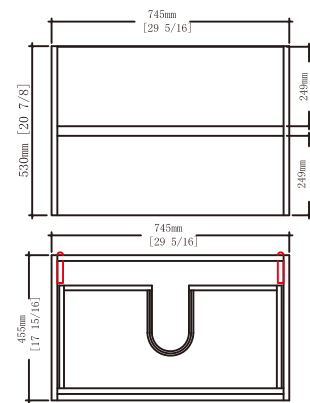

## Package Dimension

<b>20"</b>	22 7/16" x 20 55/64" x 23 13/16"
<b>24"</b>	26 3/8" x 20 55/64"x 23 13/16"
<b>30"</b>	32 9/32" x 20 55/64" x 23 13/16"
<b>36"</b>	38 3/16" x 20 55/64" x 23 13/16"
<b>48"S</b>	50" x 20 55/64" x 23 13/16"
<b>48"D</b>	50" x 20 55/64" x 23 13/16"

**48"S** 47-1/16" X 17-15/16" X 20-7/8"

**48"D** 47-1/16" X 17-15/16" X 20-7/8 "

**36"** 35-1/4 X 17-15/16" X 20-7/8 "

**30"** 29-5/16" X 17-15/16" X 20-7/8 "

**24"** 23-7/16" X 17-15/16" X 20-7/8 "

**20"** 19-1/2" X 17-15/16" X 20-7/8 "

**48"S** 47-1/16" X 17-15/16" X 20-7/8"

**48"D** 47-1/16" X 17-15/16" X 20-7/8"

**36"** 35-1/4" X 17-15/16" X 20-7/8"

**30"** 29-5/16" X 17-15/16" X 20-7/8"

**24"** 23-7/16" X 17-15/16" X 20-7/8"

**20"** 19-1/2" X 17-15/16" X 20-7/8"

## Wall Preparation

- The typical dimensions shown will result in vanity cabinet height of 32-3/4"(831mm). Depending on the sinks selected, the total height will vary from 33-1/2"(850mm) 35-1/4"(895mm). If an alternate height is desired, adjust the rough-in and backing material heights using the dimensions provided.