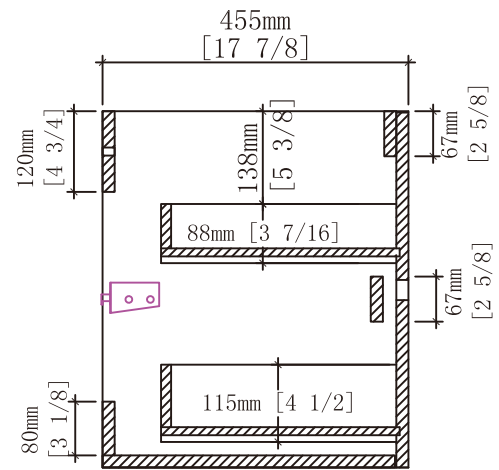

**48"S** 47-1/16" X 17-15/16" X 20-7/8"

**48"D** 47-1/16" X 17-15/16" X 20-7/8 "

**36"** 35-1/4 X 17-15/16" X 20-7/8 "

**30"** 29-5/16" X 17-15/16" X 20-7/8 "

**24"** 23-7/16" X 17-15/16" X 20-7/8 "

**20"** 19-1/2" X 17-15/16" X 20-7/8 "

**48"S** 47-1/16" X 17-15/16" X 20-7/8"

**48"D** 47-1/16" X 17-15/16" X 20-7/8"

**36"** 35-1/4" X 17-15/16" X 20-7/8"

**30"** 29-5/16" X 17-15/16" X 20-7/8"

**24"** 23-7/16" X 17-15/16" X 20-7/8"

**20"** 19-1/2" X 17-15/16" X 20-7/8"

Hardware				Tools (not includes)	
No.		Draw	Qty		
A	White rubber plug (Ø6mm)		2pcs	  	
B	Screws (Ø4 x 68mm)		2pcs		
C	Leveling bracket		2pcs		
D	Green rubber plug		6pcs		
E	Screw		6pcs		
F	Stainless steel cover		2pcs		

## Wall Preparation

- The typical dimensions shown will result in vanity cabinet height of 32-3/4"(831mm). Depending on the sinks selected, the total height will vary from 33-1/2"(850mm) 35-1/4"(895mm). If an alternate height is desired, adjust the rough-in and backing material heights using the dimensions provided.