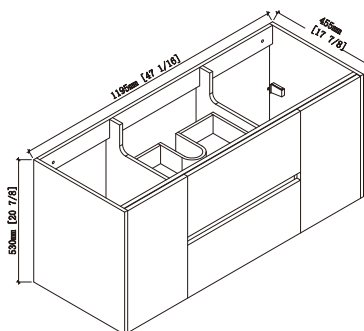

# BLOSSOM®

luxury made simple

V8016-20

V8016-24

V8016-30

V8016-36

V8016-48S

V8016-48D

## Package Dimension

<b>20"</b>	22 7/16" x 20 55/64" x 23 13/16"
<b>24"</b>	26 3/8" x 20 55/64"x 23 13/16"
<b>30"</b>	32 9/32" x 20 55/64" x 23 13/16"
<b>36"</b>	38 3/16" x 20 55/64" x 23 13/16"
<b>48"S</b>	50" x 20 55/64" x 23 13/16"
<b>48"D</b>	50" x 20 55/64" x 23 13/16"

**48"S** 47-1/16" X 17-15/16" X 20-7/8"

**48"D** 47-1/16" X 17-15/16" X 20-7/8 "

**36"** 35-1/4 X 17-15/16" X 20-7/8 "

**30"** 29-5/16" X 17-15/16" X 20-7/8 "

**24"** 23-7/16" X 17-15/16" X 20-7/8 "

**20"** 19-1/2" X 17-15/16" X 20-7/8 "

## Wall Preparation

- The typical dimensions shown will result in vanity cabinet height of 32-3/4"(831mm). Depending on the sinks selected, the total height will vary from 33-1/2"(850mm) 35-1/4"(895mm). If an alternate height is desired, adjust the rough-in and backing material heights using the dimensions provided.