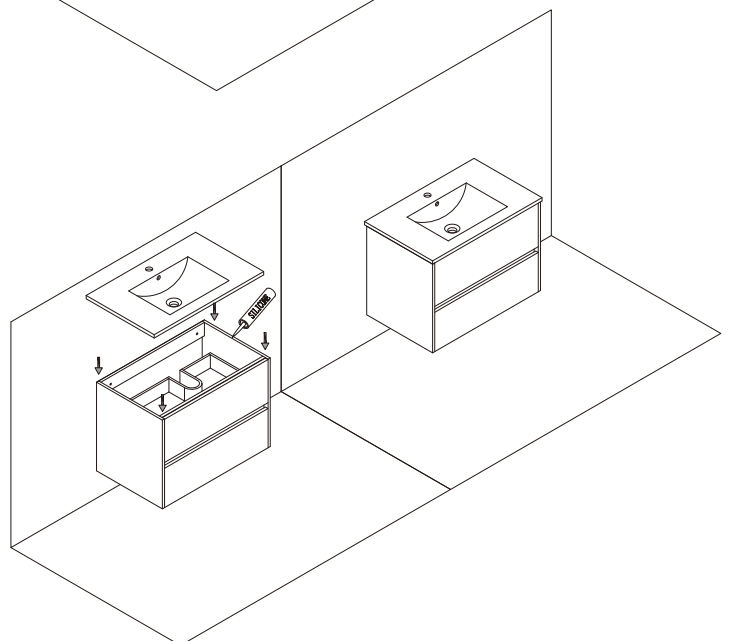

## STEP 3

Use a hammer to knock the white expansion rubber plug into the upper hole, and knock the green rubber plug into the three lower hole, align the hole in the wall and lock the leveling bracket to the wall with screws.

**STEP 4**

Hang the accessories behind the cabinet on the leveling bracket. (As the picture shows).

**STEP 5**

Secure the vanity onto the wall with screws.

**STEP 6**

Install sink top with silicone and finish.