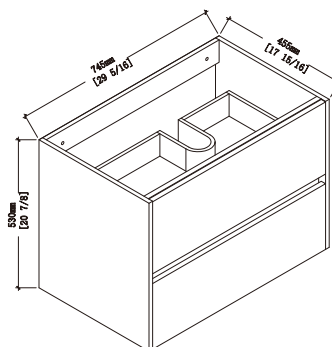

# BLOSSOM®

luxury made simple

V8016-20

V8016-24

V8016-30

V8016-36

V8016-48S

V8016-48D

## Package Dimension

<b>20"</b>	22 7/16" x 20 55/64" x 23 13/16"
<b>24"</b>	26 3/8" x 20 55/64"x 23 13/16"
<b>30"</b>	32 9/32" x 20 55/64" x 23 13/16"
<b>36"</b>	38 3/16" x 20 55/64" x 23 13/16"
<b>48"S</b>	50" x 20 55/64" x 23 13/16"
<b>48"D</b>	50" x 20 55/64" x 23 13/16"

**48"S** 47-1/16" X 17-15/16" X 20-7/8"

**48"D** 47-1/16" X 17-15/16" X 20-7/8 "

**36"** 35-1/4 X 17-15/16" X 20-7/8 "

**30"** 29-5/16" X 17-15/16" X 20-7/8 "

**24"** 23-7/16" X 17-15/16" X 20-7/8 "

**20"** 19-1/2" X 17-15/16" X 20-7/8 "

## Wall Preparation

- The typical dimensions shown will result in vanity cabinet height of 32-3/4"(831mm). Depending on the sinks selected, the total height will vary from 33-1/2"(850mm) 35-1/4"(895mm). If an alternate height is desired, adjust the rough-in and backing material heights using the dimensions provided.