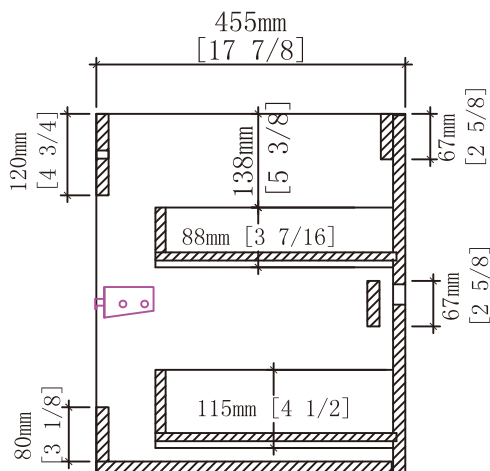

**48"S** 47-1/16" X 17-15/16" X 20-7/8"

**48"D** 47-1/16" X 17-15/16" X 20-7/8 "

**36"** 35-1/4 X 17-15/16" X 20-7/8 "

**30"** 29-5/16" X 17-15/16" X 20-7/8 "

**24"** 23-7/16" X 17-15/16" X 20-7/8 "

**20"** 19-1/2" X 17-15/16" X 20-7/8 "

**48"S** 47-1/16" X 17-15/16" X 20-7/8"

**48"D** 47-1/16" X 17-15/16" X 20-7/8"

**36"** 35-1/4" X 17-15/16" X 20-7/8"

**30"** 29-5/16" X 17-15/16" X 20-7/8"

**24"** 23-7/16" X 17-15/16" X 20-7/8"

**20"** 19-1/2" X 17-15/16" X 20-7/8"

Hardware				Tools (not includes)	
No.		Draw	Qty		
A	White rubber plug (Ø6mm)		2pcs	  	
B	Screws (Ø4 x 68mm)		2pcs		
C	Leveling bracket		2pcs		
D	Green rubber plug		6pcs		
E	Screw		6pcs		
F	Stainless steel cover		2pcs		

## Wall Preparation

- The typical dimensions shown will result in vanity cabinet height of 32-3/4"(831mm). Depending on the sinks selected, the total height will vary from 33-1/2"(850mm) 35-1/4"(895mm). If an alternate height is desired, adjust the rough-in and backing material heights using the dimensions provided.