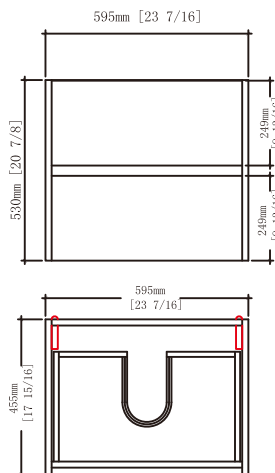

## Package Dimension

<b>20"</b>	22 7/16" x 20 55/64" x 23 13/16"
<b>24"</b>	26 3/8" x 20 55/64"x 23 13/16"
<b>30"</b>	32 9/32" x 20 55/64" x 23 13/16"
<b>36"</b>	38 3/16" x 20 55/64" x 23 13/16"
<b>48"S</b>	50" x 20 55/64" x 23 13/16"
<b>48"D</b>	50" x 20 55/64" x 23 13/16"

**48"S** 47-1/16" X 17-15/16" X 20-7/8"

**48"D** 47-1/16" X 17-15/16" X 20-7/8 "

**36"** 35-1/4 X 17-15/16" X 20-7/8 "

**30"** 29-5/16" X 17-15/16" X 20-7/8 "

**24"** 23-7/16" X 17-15/16" X 20-7/8 "

**20"** 19-1/2" X 17-15/16" X 20-7/8 "

**48"S** 47-1/16" X 17-15/16" X 20-7/8"

**48"D** 47-1/16" X 17-15/16" X 20-7/8"

**36"** 35-1/4" X 17-15/16" X 20-7/8"

**30"** 29-5/16" X 17-15/16" X 20-7/8"

**24"** 23-7/16" X 17-15/16" X 20-7/8"

**20"** 19-1/2" X 17-15/16" X 20-7/8"

## Wall Preparation

- The typical dimensions shown will result in vanity cabinet height of 32-3/4"(831mm). Depending on the sinks selected, the total height will vary from 33-1/2"(850mm) 35-1/4"(895mm). If an alternate height is desired, adjust the rough-in and backing material heights using the dimensions provided.