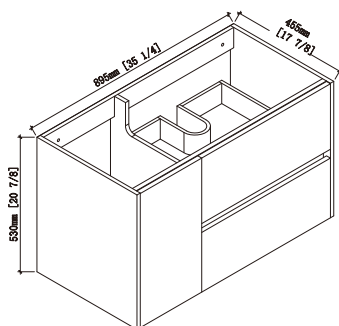

BLOSSOM®

luxury made simple

V8016-20

V8016-36

V8016-48S

V8016-48D

[VALENCIA] Series Vanities

Specification & Installation Guide