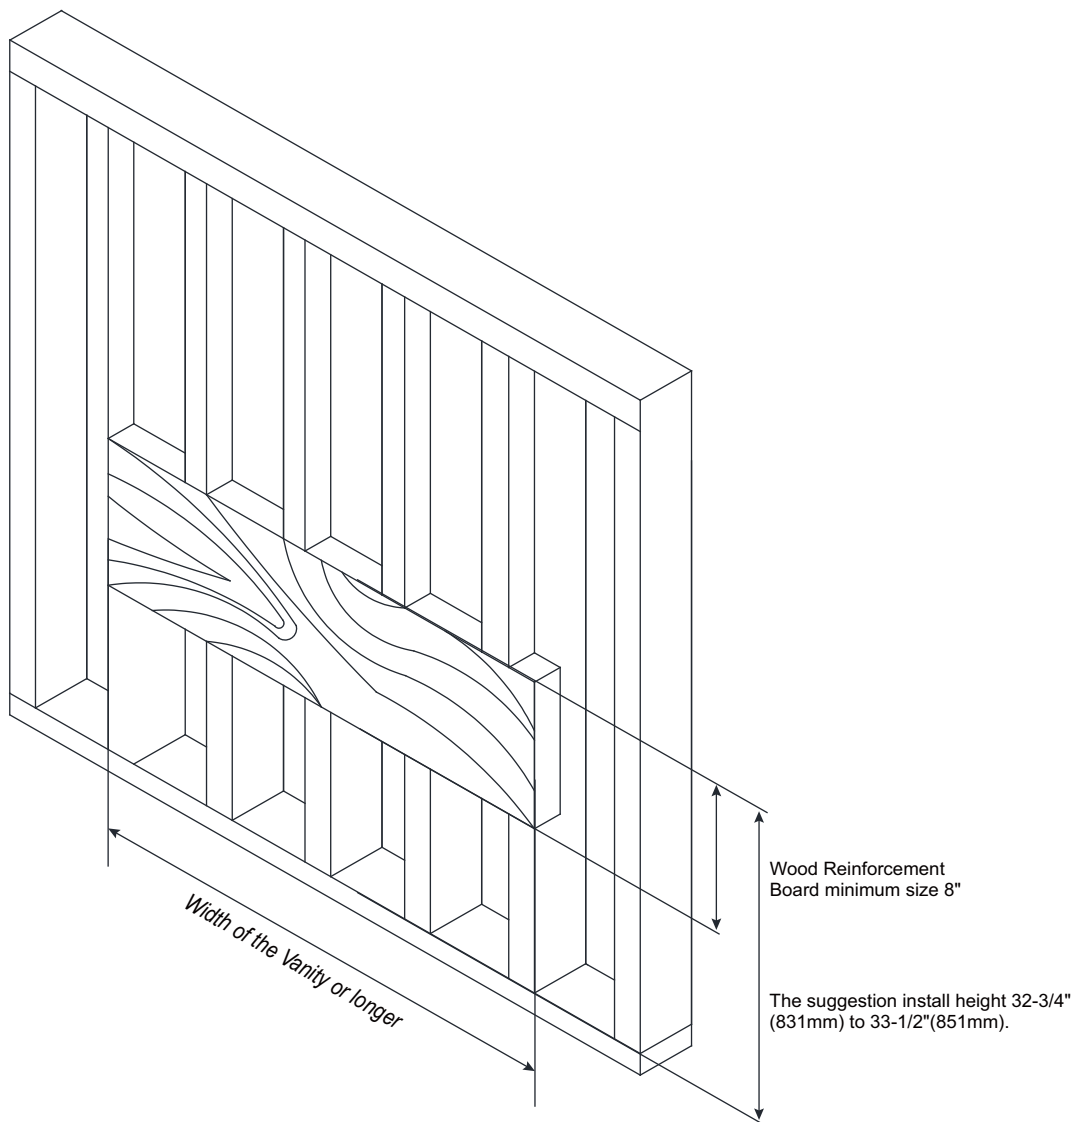

**48"S** 47-1/16" X 17-15/16" X 20-7/8"

**48"D** 47-1/16" X 17-15/16" X 20-7/8 "

**36"** 35-1/4 X 17-15/16" X 20-7/8 "

**30"** 29-5/16" X 17-15/16" X 20-7/8 "

**24"** 23-7/16" X 17-15/16" X 20-7/8 "

**20"** 19-1/2" X 17-15/16" X 20-7/8 "

**48"S** 47-1/16" X 17-15/16" X 20-7/8"

**48"D** 47-1/16" X 17-15/16" X 20-7/8"

**36"** 35-1/4" X 17-15/16" X 20-7/8"

**30"** 29-5/16" X 17-15/16" X 20-7/8"

**24"** 23-7/16" X 17-15/16" X 20-7/8"

**20"** 19-1/2" X 17-15/16" X 20-7/8"

## Wall Preparation

- The typical dimensions shown will result in vanity cabinet height of 32-3/4"(831mm). Depending on the sinks selected, the total height will vary from 33-1/2"(850mm) 35-1/4"(895mm). If an alternate height is desired, adjust the rough-in and backing material heights using the dimensions provided.