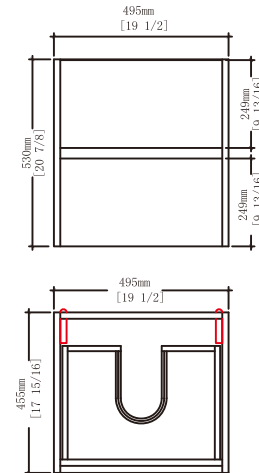

## Package Dimension

<b>20"</b>	22 7/16" x 20 55/64" x 23 13/16"
<b>24"</b>	26 3/8" x 20 55/64"x 23 13/16"
<b>30"</b>	32 9/32" x 20 55/64" x 23 13/16"
<b>36"</b>	38 3/16" x 20 55/64" x 23 13/16"
<b>48"S</b>	50" x 20 55/64" x 23 13/16"
<b>48"D</b>	50" x 20 55/64" x 23 13/16"

**48"S** 47-1/16" X 17-15/16" X 20-7/8"

**48"D** 47-1/16" X 17-15/16" X 20-7/8 "

**36"** 35-1/4 X 17-15/16" X 20-7/8 "

**30"** 29-5/16" X 17-15/16" X 20-7/8 "

**24"** 23-7/16" X 17-15/16" X 20-7/8 "

**20"** 19-1/2" X 17-15/16" X 20-7/8 "

**48"S** 47-1/16" X 17-15/16" X 20-7/8"

**48"D** 47-1/16" X 17-15/16" X 20-7/8"

**36"** 35-1/4" X 17-15/16" X 20-7/8"

**30"** 29-5/16" X 17-15/16" X 20-7/8"

**24"** 23-7/16" X 17-15/16" X 20-7/8"

**20"** 19-1/2" X 17-15/16" X 20-7/8"

## Wall Preparation

- The typical dimensions shown will result in vanity cabinet height of 32-3/4"(831mm). Depending on the sinks selected, the total height will vary from 33-1/2"(850mm) 35-1/4"(895mm). If an alternate height is desired, adjust the rough-in and backing material heights using the dimensions provided.