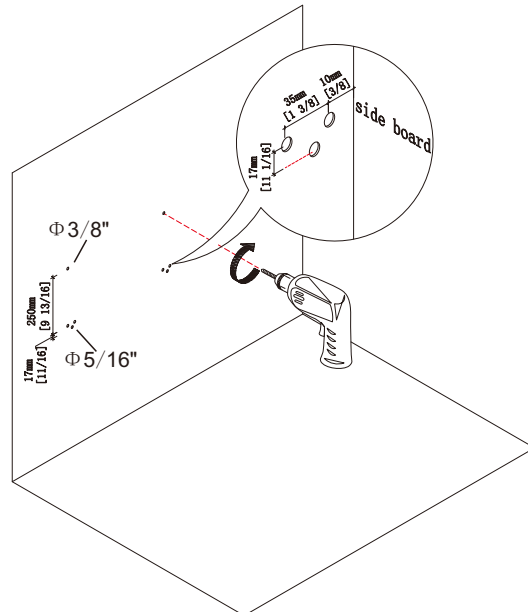

STEP 2

Drill the holes with suitable drill-bits base on different condition of the wall.