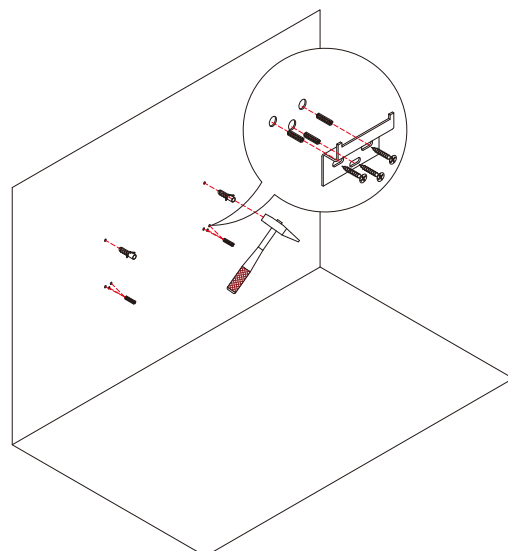

STEP 3

Use a hammer to knock the white expansion rubber plug into the upper hole, and knock the green rubber plug into the three lower hole, align the hole in the wall and lock the leveling bracket to the wall with screws.