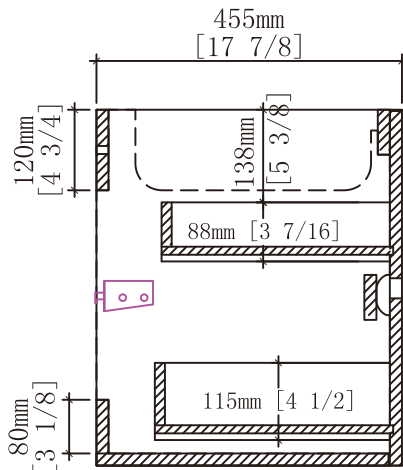

## Package Dimension

<b>20"</b>	22 7/16" x 20 55/64" x 23 13/16"
<b>24"</b>	26 3/8" x 20 55/64"x 23 13/16"
<b>30"</b>	32 9/32" x 20 55/64" x 23 13/16"
<b>36"</b>	38 3/16" x 20 55/64" x 23 13/16"
<b>48"S</b>	50" x 20 55/64" x 23 13/16"
<b>48"D</b>	50" x 20 55/64" x 23 13/16"

**48"S** 47-1/16" X 17-15/16" X 20-7/8"

**48"D** 47-1/16" X 17-15/16" X 20-7/8 "

**36"** 35-1/4 X 17-15/16" X 20-7/8 "

**30"** 29-5/16" X 17-15/16" X 20-7/8 "

**24"** 23-7/16" X 17-15/16" X 20-7/8 "

**20"** 19-1/2" X 17-15/16" X 20-7/8 "

**48"S** 47-1/16" X 17-15/16" X 20-7/8"

**48"D** 47-1/16" X 17-15/16" X 20-7/8"

**36"** 35-1/4" X 17-15/16" X 20-7/8"

**30"** 29-5/16" X 17-15/16" X 20-7/8"

**24"** 23-7/16" X 17-15/16" X 20-7/8"

**20"** 19-1/2" X 17-15/16" X 20-7/8"

## Wall Preparation

- The typical dimensions shown will result in vanity cabinet height of 32-3/4"(831mm). Depending on the sinks selected, the total height will vary from 33-1/2"(850mm) 35-1/4"(895mm). If an alternate height is desired, adjust the rough-in and backing material heights using the dimensions provided.