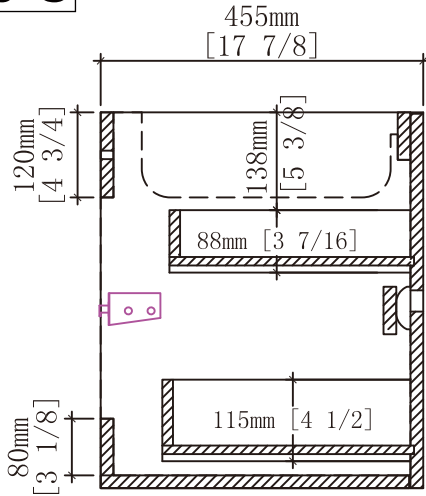

## Package Dimension

<b>20"</b>	22 7/16" x 20 55/64" x 23 13/16"
<b>24"</b>	26 3/8" x 20 55/64"x 23 13/16"
<b>30"</b>	32 9/32" x 20 55/64" x 23 13/16"
<b>36"</b>	38 3/16" x 20 55/64" x 23 13/16"
<b>48"S</b>	50" x 20 55/64" x 23 13/16"
<b>48"D</b>	50" x 20 55/64" x 23 13/16"

**48"S** 47-1/16" X 17-15/16" X 20-7/8"

**48"D** 47-1/16" X 17-15/16" X 20-7/8 "

**36"** 35-1/4 X 17-15/16" X 20-7/8 "

**30"** 29-5/16" X 17-15/16" X 20-7/8 "

**24"** 23-7/16" X 17-15/16" X 20-7/8 "

**20"** 19-1/2" X 17-15/16" X 20-7/8 "

**48"S** 47-1/16" X 17-15/16" X 20-7/8"

**48"D** 47-1/16" X 17-15/16" X 20-7/8"

**36"** 35-1/4" X 17-15/16" X 20-7/8"

**30"** 29-5/16" X 17-15/16" X 20-7/8"

**24"** 23-7/16" X 17-15/16" X 20-7/8"

**20"** 19-1/2" X 17-15/16" X 20-7/8"

## Wall Preparation

- The typical dimensions shown will result in vanity cabinet height of 32-3/4"(831mm). Depending on the sinks selected, the total height will vary from 33-1/2"(850mm) 35-1/4"(895mm). If an alternate height is desired, adjust the rough-in and backing material heights using the dimensions provided.