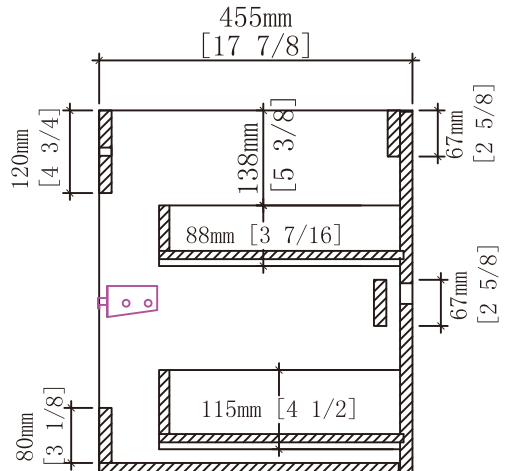

**48"S** 47-1/16" X 17-15/16" X 20-7/8"

**48"D** 47-1/16" X 17-15/16" X 20-7/8 "

**36"** 35-1/4 X 17-15/16" X 20-7/8 "

**30"** 29-5/16" X 17-15/16" X 20-7/8 "

**24"** 23-7/16" X 17-15/16" X 20-7/8 "

**20"** 19-1/2" X 17-15/16" X 20-7/8 "

**48"S** 47-1/16" X 17-15/16" X 20-7/8"

**48"D** 47-1/16" X 17-15/16" X 20-7/8"

**36"** 35-1/4" X 17-15/16" X 20-7/8"

**30"** 29-5/16" X 17-15/16" X 20-7/8"

**24"** 23-7/16" X 17-15/16" X 20-7/8"

**20"** 19-1/2" X 17-15/16" X 20-7/8"

Hardware				Tools (not includes)	
No.		Draw	Qty		
A	White rubber plug (Ø6mm)		2pcs	  	
B	Screws (Ø4 x 68mm)		2pcs		
C	Leveling bracket		2pcs		
D	Green rubber plug		6pcs		
E	Screw		6pcs		
F	Stainless steel cover		2pcs		

## Wall Preparation

- The typical dimensions shown will result in vanity cabinet height of 32-3/4"(831mm). Depending on the sinks selected, the total height will vary from 33-1/2"(850mm) 35-1/4"(895mm). If an alternate height is desired, adjust the rough-in and backing material heights using the dimensions provided.