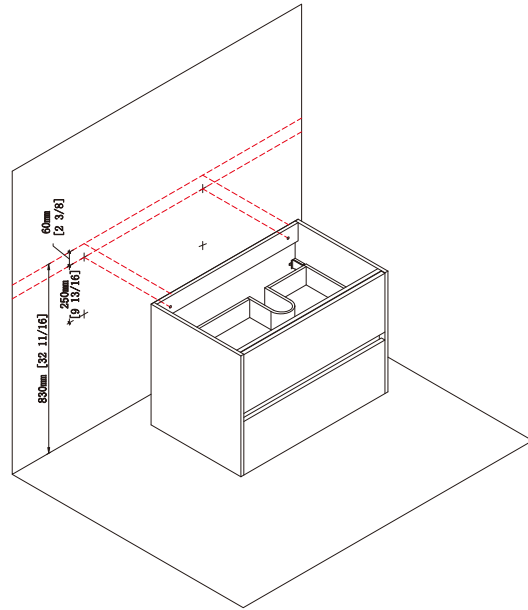

**48"S** 47-1/16" X 17-15/16" X 20-7/8"

**48"D** 47-1/16" X 17-15/16" X 20-7/8 "

**36"** 35-1/4 X 17-15/16" X 20-7/8 "

**30"** 29-5/16" X 17-15/16" X 20-7/8 "

**24"** 23-7/16" X 17-15/16" X 20-7/8 "

**20"** 19-1/2" X 17-15/16" X 20-7/8 "

**48"S** 47-1/16" X 17-15/16" X 20-7/8"

**48"D** 47-1/16" X 17-15/16" X 20-7/8"

**36"** 35-1/4" X 17-15/16" X 20-7/8"

**30"** 29-5/16" X 17-15/16" X 20-7/8"

**24"** 23-7/16" X 17-15/16" X 20-7/8"

**20"** 19-1/2" X 17-15/16" X 20-7/8"

## Wall Preparation

- The typical dimensions shown will result in vanity cabinet height of 32-3/4"(831mm). Depending on the sinks selected, the total height will vary from 33-1/2"(850mm) 35-1/4"(895mm). If an alternate height is desired, adjust the rough-in and backing material heights using the dimensions provided.

## STEP 1

Draw a punched position on the wall with a pencil.

Tip:

1. The suggestion height of the cabinet is 32-11/16"(830mm)-not including the basin.
2. The suggestion height of the upper hole is 30-5/16"(770mm).
3. The suggestion distance between the upper hole to the lower hole is 9-13/16"(250mm).