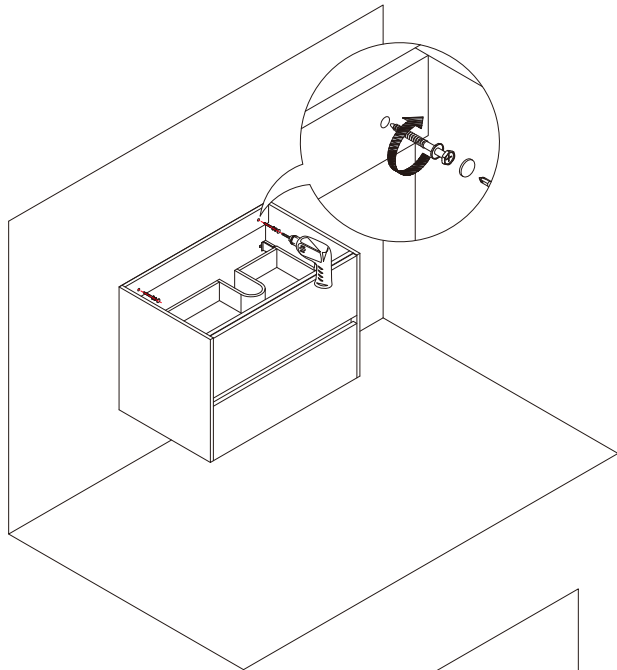

## STEP 1

Draw a punched position on the wall with a pencil.

Tip:

1. The suggestion height of the cabinet is 32-11/16"(830mm)-not including the basin.
2. The suggestion height of the upper hole is 30-5/16"(770mm).
3. The suggestion distance between the upper hole to the lower hole is 9-13/16"(250mm).

## STEP 2

Drill the holes with suitable drill-bits base on different condition of the wall.

## STEP 3

Use a hammer to knock the white expansion rubber plug into the upper hole, and knock the green rubber plug into the three lower hole, align the hole in the wall and lock the leveling bracket to the wall with screws.

**STEP 4**

Hang the accessories behind the cabinet on the leveling bracket. (As the picture shows).

**STEP 5**

Secure the vanity onto the wall with screws.

**STEP 6**

Install sink top with silicone and finish.