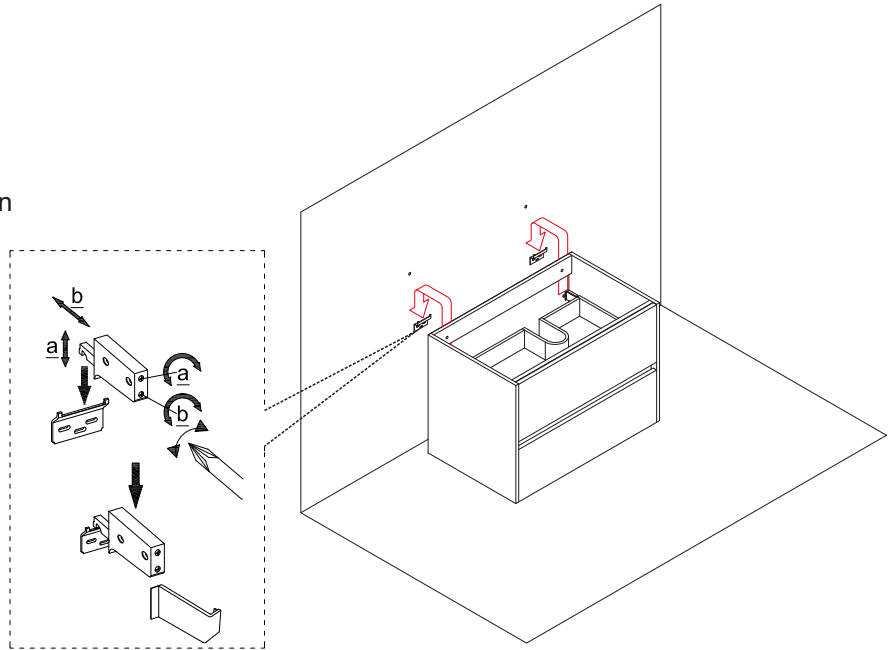

STEP 4

Hang the accessories behind the cabinet on the leveling bracket. (As the picture shows).