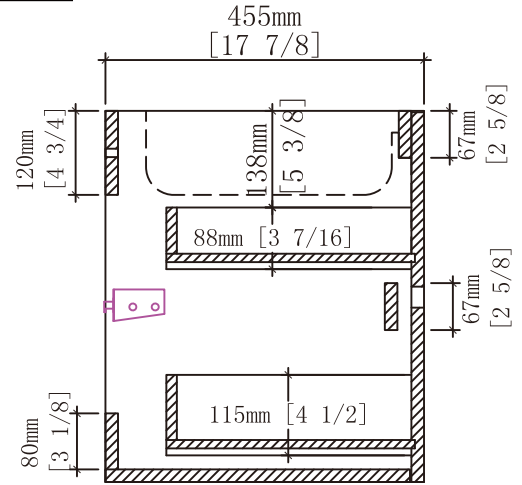

## Package Dimension

<b>20"</b>	22 7/16" x 20 55/64" x 23 13/16"
<b>24"</b>	26 3/8" x 20 55/64"x 23 13/16"
<b>30"</b>	32 9/32" x 20 55/64" x 23 13/16"
<b>36"</b>	38 3/16" x 20 55/64" x 23 13/16"
<b>48"S</b>	50" x 20 55/64" x 23 13/16"
<b>48"D</b>	50" x 20 55/64" x 23 13/16"

**48"S** 47-1/16" X 17-15/16" X 20-7/8"

**48"D** 47-1/16" X 17-15/16" X 20-7/8 "

**36"** 35-1/4 X 17-15/16" X 20-7/8 "

**30"** 29-5/16" X 17-15/16" X 20-7/8 "

**24"** 23-7/16" X 17-15/16" X 20-7/8 "

**20"** 19-1/2" X 17-15/16" X 20-7/8 "

**48"S** 47-1/16" X 17-15/16" X 20-7/8"

**48"D** 47-1/16" X 17-15/16" X 20-7/8"

**36"** 35-1/4" X 17-15/16" X 20-7/8"

**30"** 29-5/16" X 17-15/16" X 20-7/8"

**24"** 23-7/16" X 17-15/16" X 20-7/8"

**20"** 19-1/2" X 17-15/16" X 20-7/8"

## Wall Preparation

- The typical dimensions shown will result in vanity cabinet height of 32-3/4"(831mm). Depending on the sinks selected, the total height will vary from 33-1/2"(850mm) 35-1/4"(895mm). If an alternate height is desired, adjust the rough-in and backing material heights using the dimensions provided.