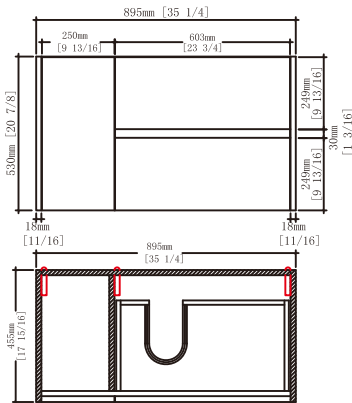

## Package Dimension

<b>20"</b>	22 7/16" x 20 55/64" x 23 13/16"
<b>24"</b>	26 3/8" x 20 55/64"x 23 13/16"
<b>30"</b>	32 9/32" x 20 55/64" x 23 13/16"
<b>36"</b>	38 3/16" x 20 55/64" x 23 13/16"
<b>48"S</b>	50" x 20 55/64" x 23 13/16"
<b>48"D</b>	50" x 20 55/64" x 23 13/16"

**48"S** 47-1/16" X 17-15/16" X 20-7/8"

**48"D** 47-1/16" X 17-15/16" X 20-7/8 "

**36"** 35-1/4 X 17-15/16" X 20-7/8 "

**30"** 29-5/16" X 17-15/16" X 20-7/8 "

**24"** 23-7/16" X 17-15/16" X 20-7/8 "

**20"** 19-1/2" X 17-15/16" X 20-7/8 "

**48"S** 47-1/16" X 17-15/16" X 20-7/8"

**48"D** 47-1/16" X 17-15/16" X 20-7/8"

**36"** 35-1/4" X 17-15/16" X 20-7/8"

**30"** 29-5/16" X 17-15/16" X 20-7/8"

**24"** 23-7/16" X 17-15/16" X 20-7/8"

**20"** 19-1/2" X 17-15/16" X 20-7/8"

## Wall Preparation

- The typical dimensions shown will result in vanity cabinet height of 32-3/4"(831mm). Depending on the sinks selected, the total height will vary from 33-1/2"(850mm) 35-1/4"(895mm). If an alternate height is desired, adjust the rough-in and backing material heights using the dimensions provided.